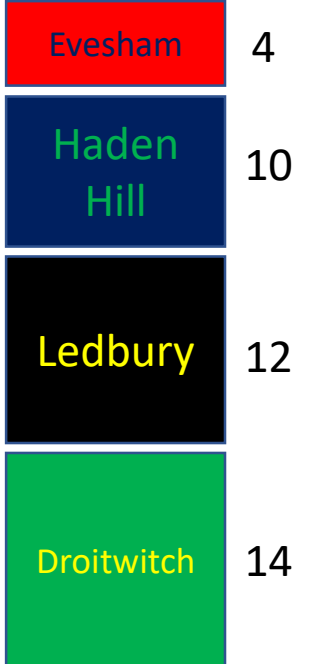

Counties 2019

Wolverhampton Pool space allocation

Athlete Breakdown Wolverhampton Pool

		Bromsgrove	Co Hereford	Droitwich	Evesham	Haden Hill	Halesowen	Ledbury	Oldbury	Pershore	Redditch	Stourbridge	Warley Wasps	Worcester	Wyre Forest	
Session 7	Boys	9	4	7	1	4	4	4	2	7	11	4	6	24	10	
	Girls	11	17	9	2	7	9	8	3	18	15	8	7	50	14	
	Total	20	21	16	3	11	13	12	5	25	26	12	13	74	24	275
Session 8	Boys	5	5	8	0	3	7	4	1	8	9	2	4	25	8	
	Girls	13	22	5	0	7	5	7	3	15	15	7	8	36	13	
	Total	18	27	13	0	10	12	11	4	23	24	9	12	61	21	245
Session 9	Boys	6	9	8	4	3	8	7	3	6	8	3	6	26	7	
	Girls	9	16	8	2	4	7	4	4	16	18	7	5	45	13	
	Total	15	25	16	6	7	15	11	7	22	26	10	11	71	20	262
Session 10	Boys	6	9	5	2	5	7	8	2	8	7	4	6	25	11	
	Girls	8	11	7	4	5	7	5	4	12	18	5	7	41	13	
	Total	14	20	12	6	10	14	13	6	20	25	9	13	66	24	252
Avg Session 7/8 Swimmers		19	24	15	2	11	13	12	5	24	25	11	13	68	23	260
% of athletes		7%	9%	6%	1%	4%	5%	4%	2%	9%	10%	4%	5%	26%	9%	
Avg Session 9/10 Swimmers		15	23	14	6	9	15	12	7	21	26	10	12	69	22	257
% of athletes		6%	9%	5%	2%	3%	6%	5%	3%	8%	10%	4%	5%	27%	9%	

Medal Table`

Presentation area`

Camp chairs

17

12

2-tier benches

Images – Athlete Area

Images – Shallow End